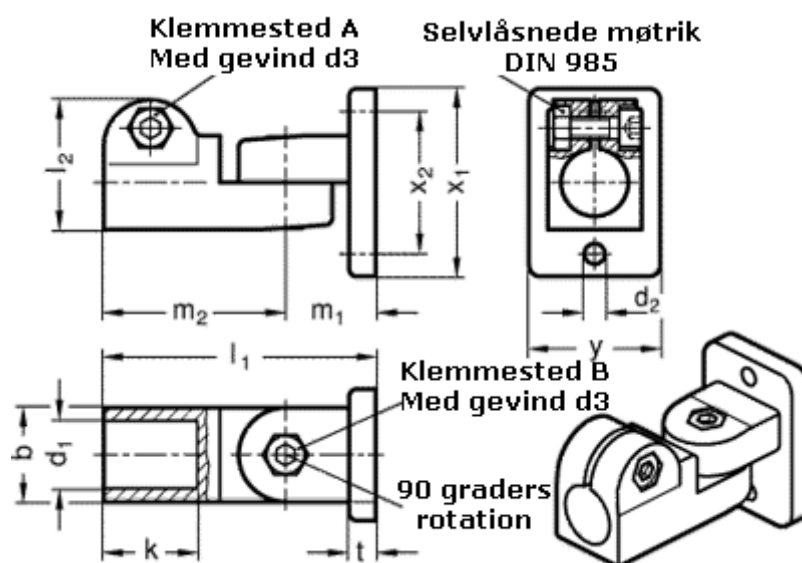

Article number: 20281B142SW

Description: E+G Swivel clamp connector joint  
GN281-B14-2-SW

## Measures

b = 25	m2 = 48.5
d1 = B14	t = 7
d2 = 5.5	x1 = 50
d3 = M 6	x2 = 38
k = 25	y = 35
l1 = 72.5	
l2 = 34.5	
m1 = 24	